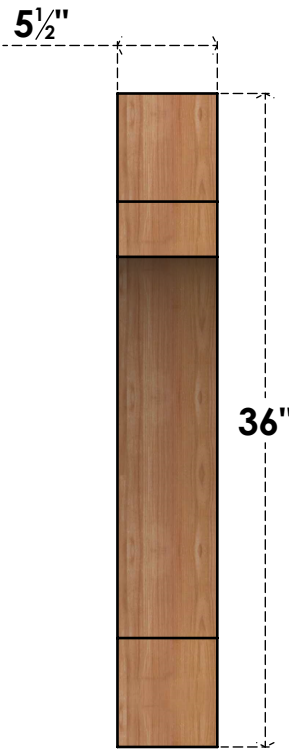

# BRC06X32X36MRC00SWR

5 1/2"W X 32"D X 36"H MERCED SMOOTH BRACE, WESTERN RED CEDAR

**SIDE**

**FRONT**

EKENA MILLWORK  
 2300 WEST MAIN ST.  
 CLARKSVILLE, TX 75426  
 TOLL FREE: 866-607-0453  
 WWW.EKENAMILLWORK.COM

**NOTES**

1. INSTALLATION TO BE COMPLETED IN ACCORDANCE WITH MANUFACTURER'S SPECIFICATIONS.
2. DRAWING MAY NOT BE TO SCALE
3. THIS DRAWING IS INTENDED FOR DESIGN AND PLANNING PURPOSES ONLY.
4. ALL INFORMATION CONTAINED HEREIN WAS CURRENT AT THE TIME OF DEVELOPMENT BUT MUST BE REVIEWED AND APPROVED BY THE PRODUCT MANUFACTURER TO BE CONSIDERED ACCURATE.
5. PRODUCTS ARE NOT KILN DRIED. THIS ITEM IS UNIQUE AND WILL CONTAIN THE NATURAL VARIATIONS THAT THE WOOD SPECIES OFFERS. THIS MAY RESULT IN VARIATIONS UP TO 1/4"