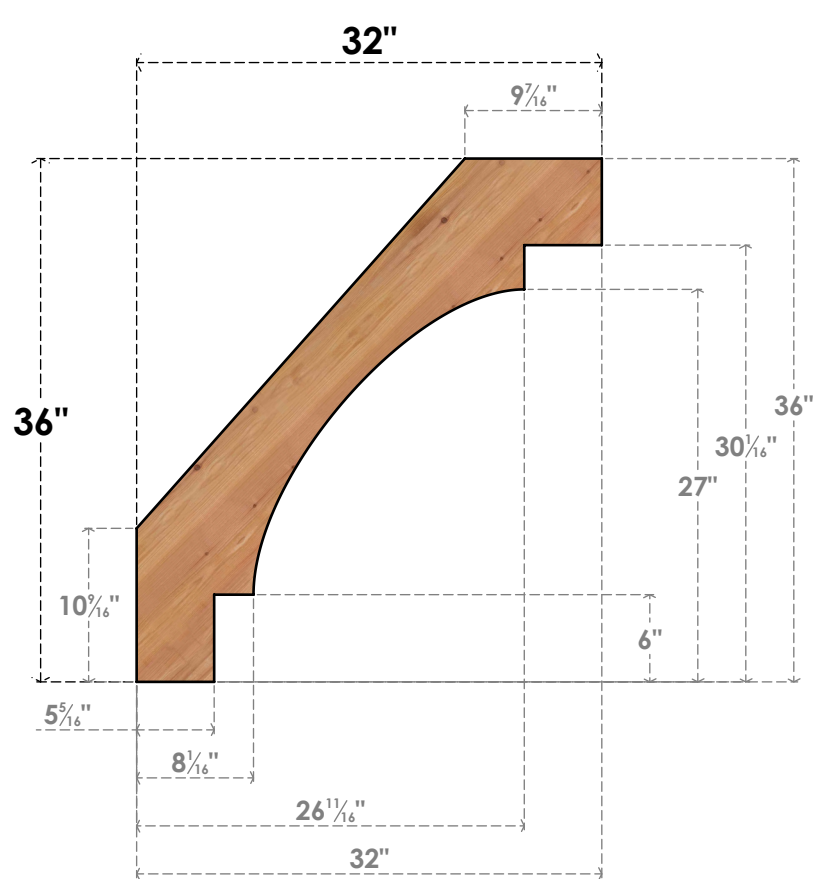

# BRC06X32X36MRC00SWR

5 1/2"W X 32"D X 36"H MERCED SMOOTH BRACE, WESTERN RED CEDAR

**SIDE**

**FRONT**

EKENA MILLWORK  
 2300 WEST MAIN ST.  
 CLARKSVILLE, TX 75426  
 TOLL FREE: 866-607-0453  
 WWW.EKENAMILLWORK.COM

**NOTES**

1. INSTALLATION TO BE COMPLETED IN ACCORDANCE WITH MANUFACTURER'S SPECIFICATIONS.
2. DRAWING MAY NOT BE TO SCALE
3. THIS DRAWING IS INTENDED FOR DESIGN AND PLANNING PURPOSES ONLY.
4. ALL INFORMATION CONTAINED HEREIN WAS CURRENT AT THE TIME OF DEVELOPMENT BUT MUST BE REVIEWED AND APPROVED BY THE PRODUCT MANUFACTURER TO BE CONSIDERED ACCURATE.
5. PRODUCTS ARE NOT KILN DRIED. THIS ITEM IS UNIQUE AND WILL CONTAIN THE NATURAL VARIATIONS THAT THE WOOD SPECIES OFFERS. THIS MAY RESULT IN VARIATIONS UP TO 1/4"